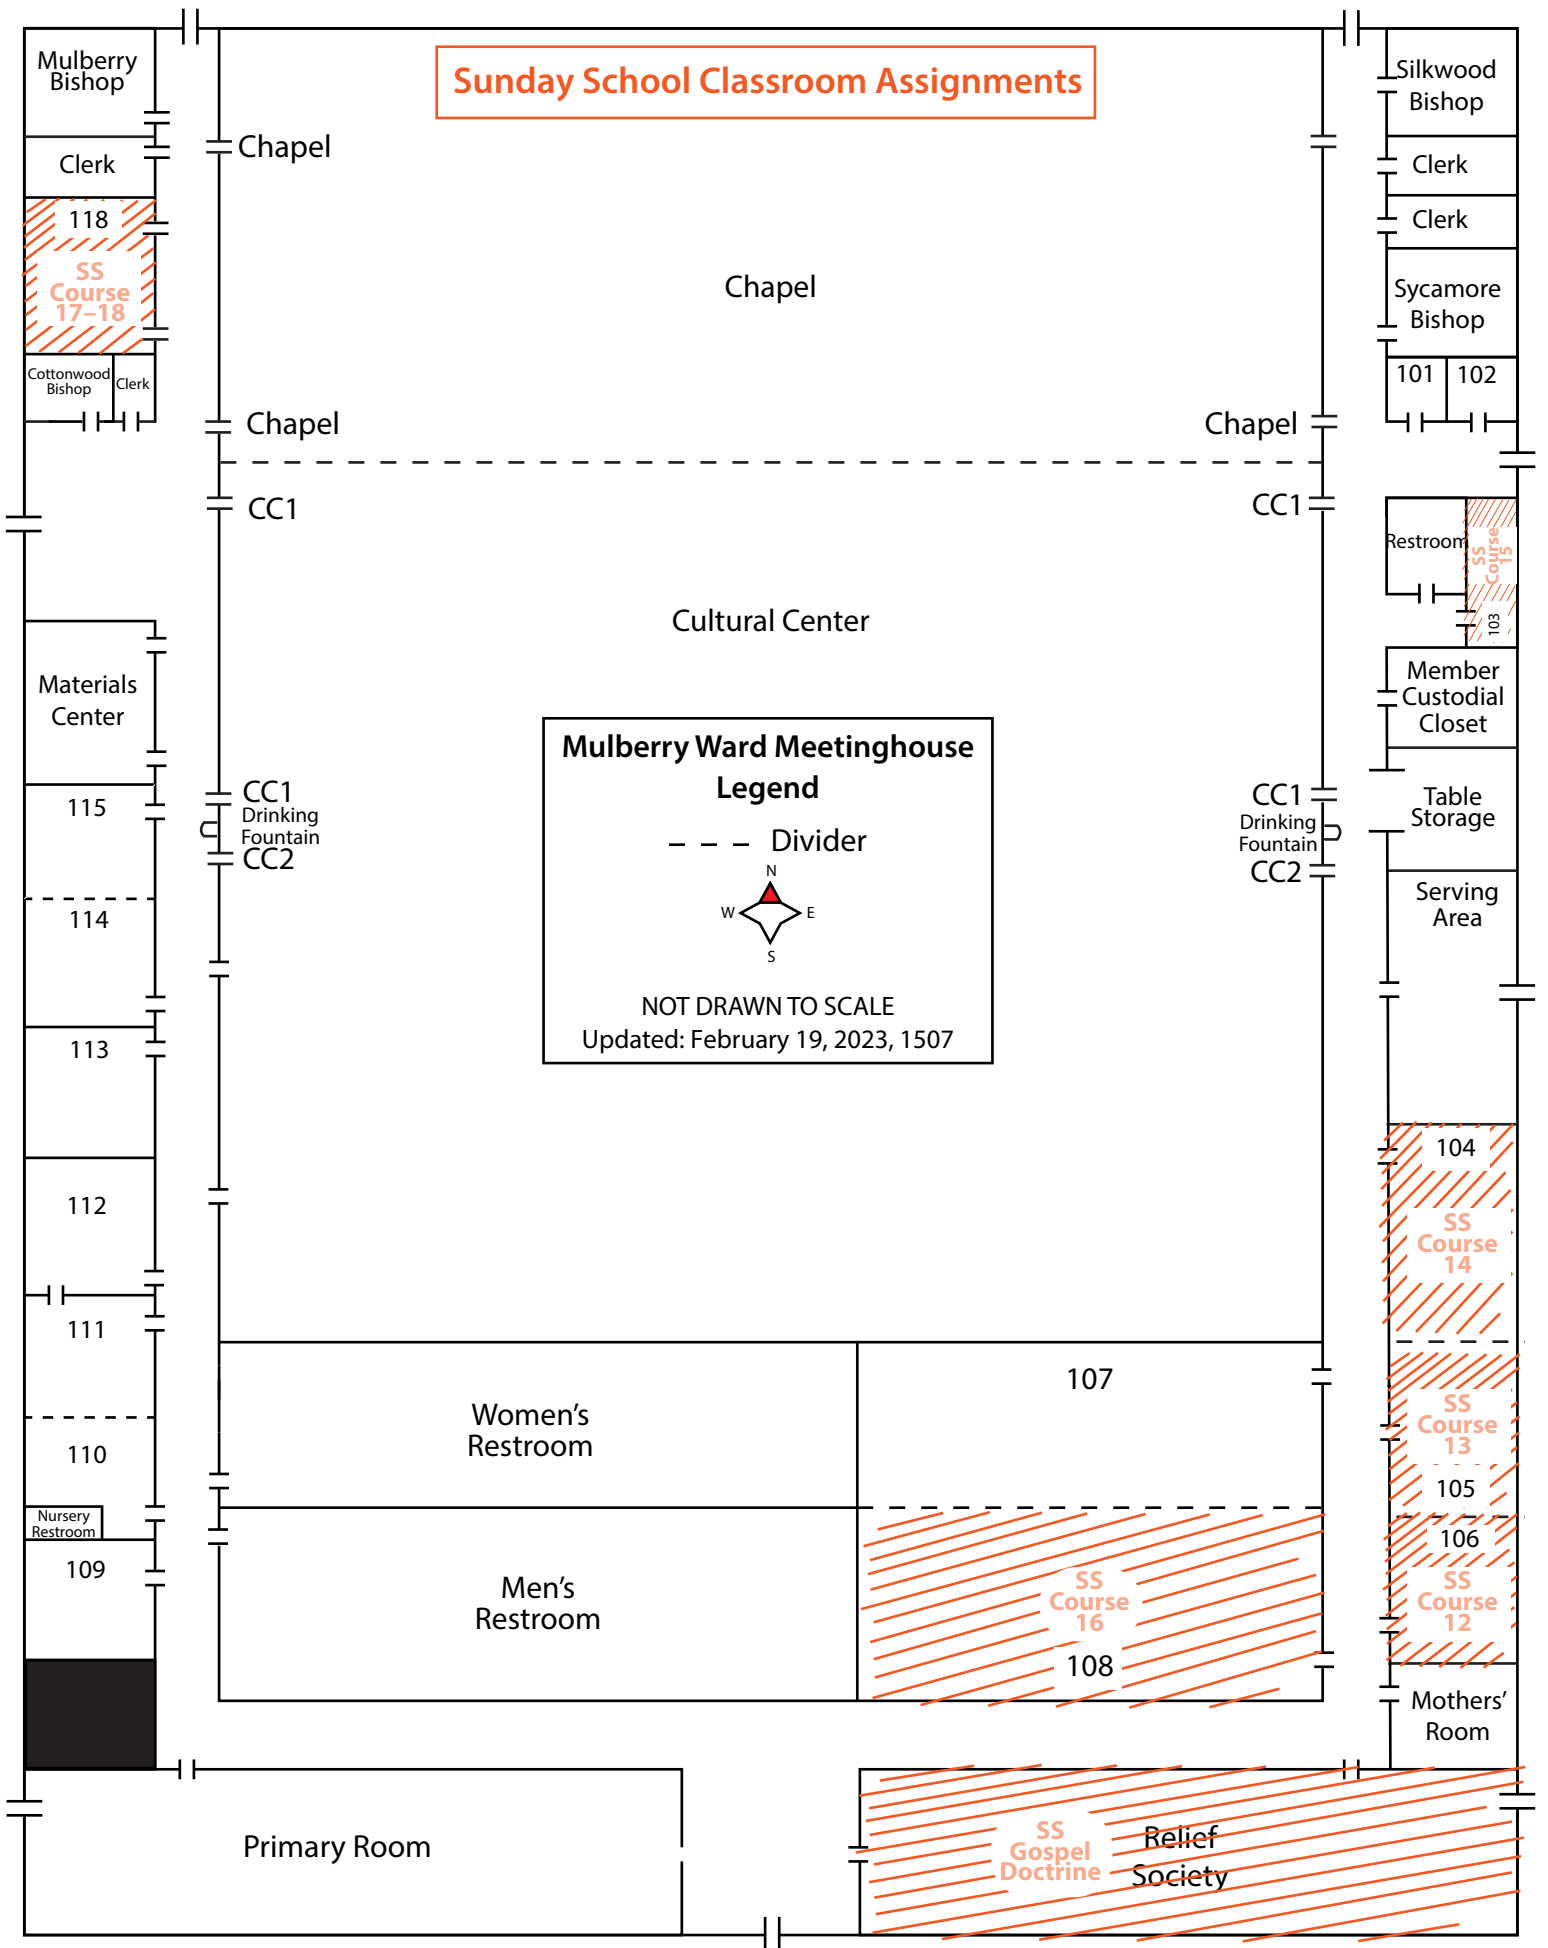

Sunday School Classroom Assignments

Mulberry Bishop

Clerk

118

SS Course 17-18

Cottonwood Bishop Clerk

Chapel

Chapel